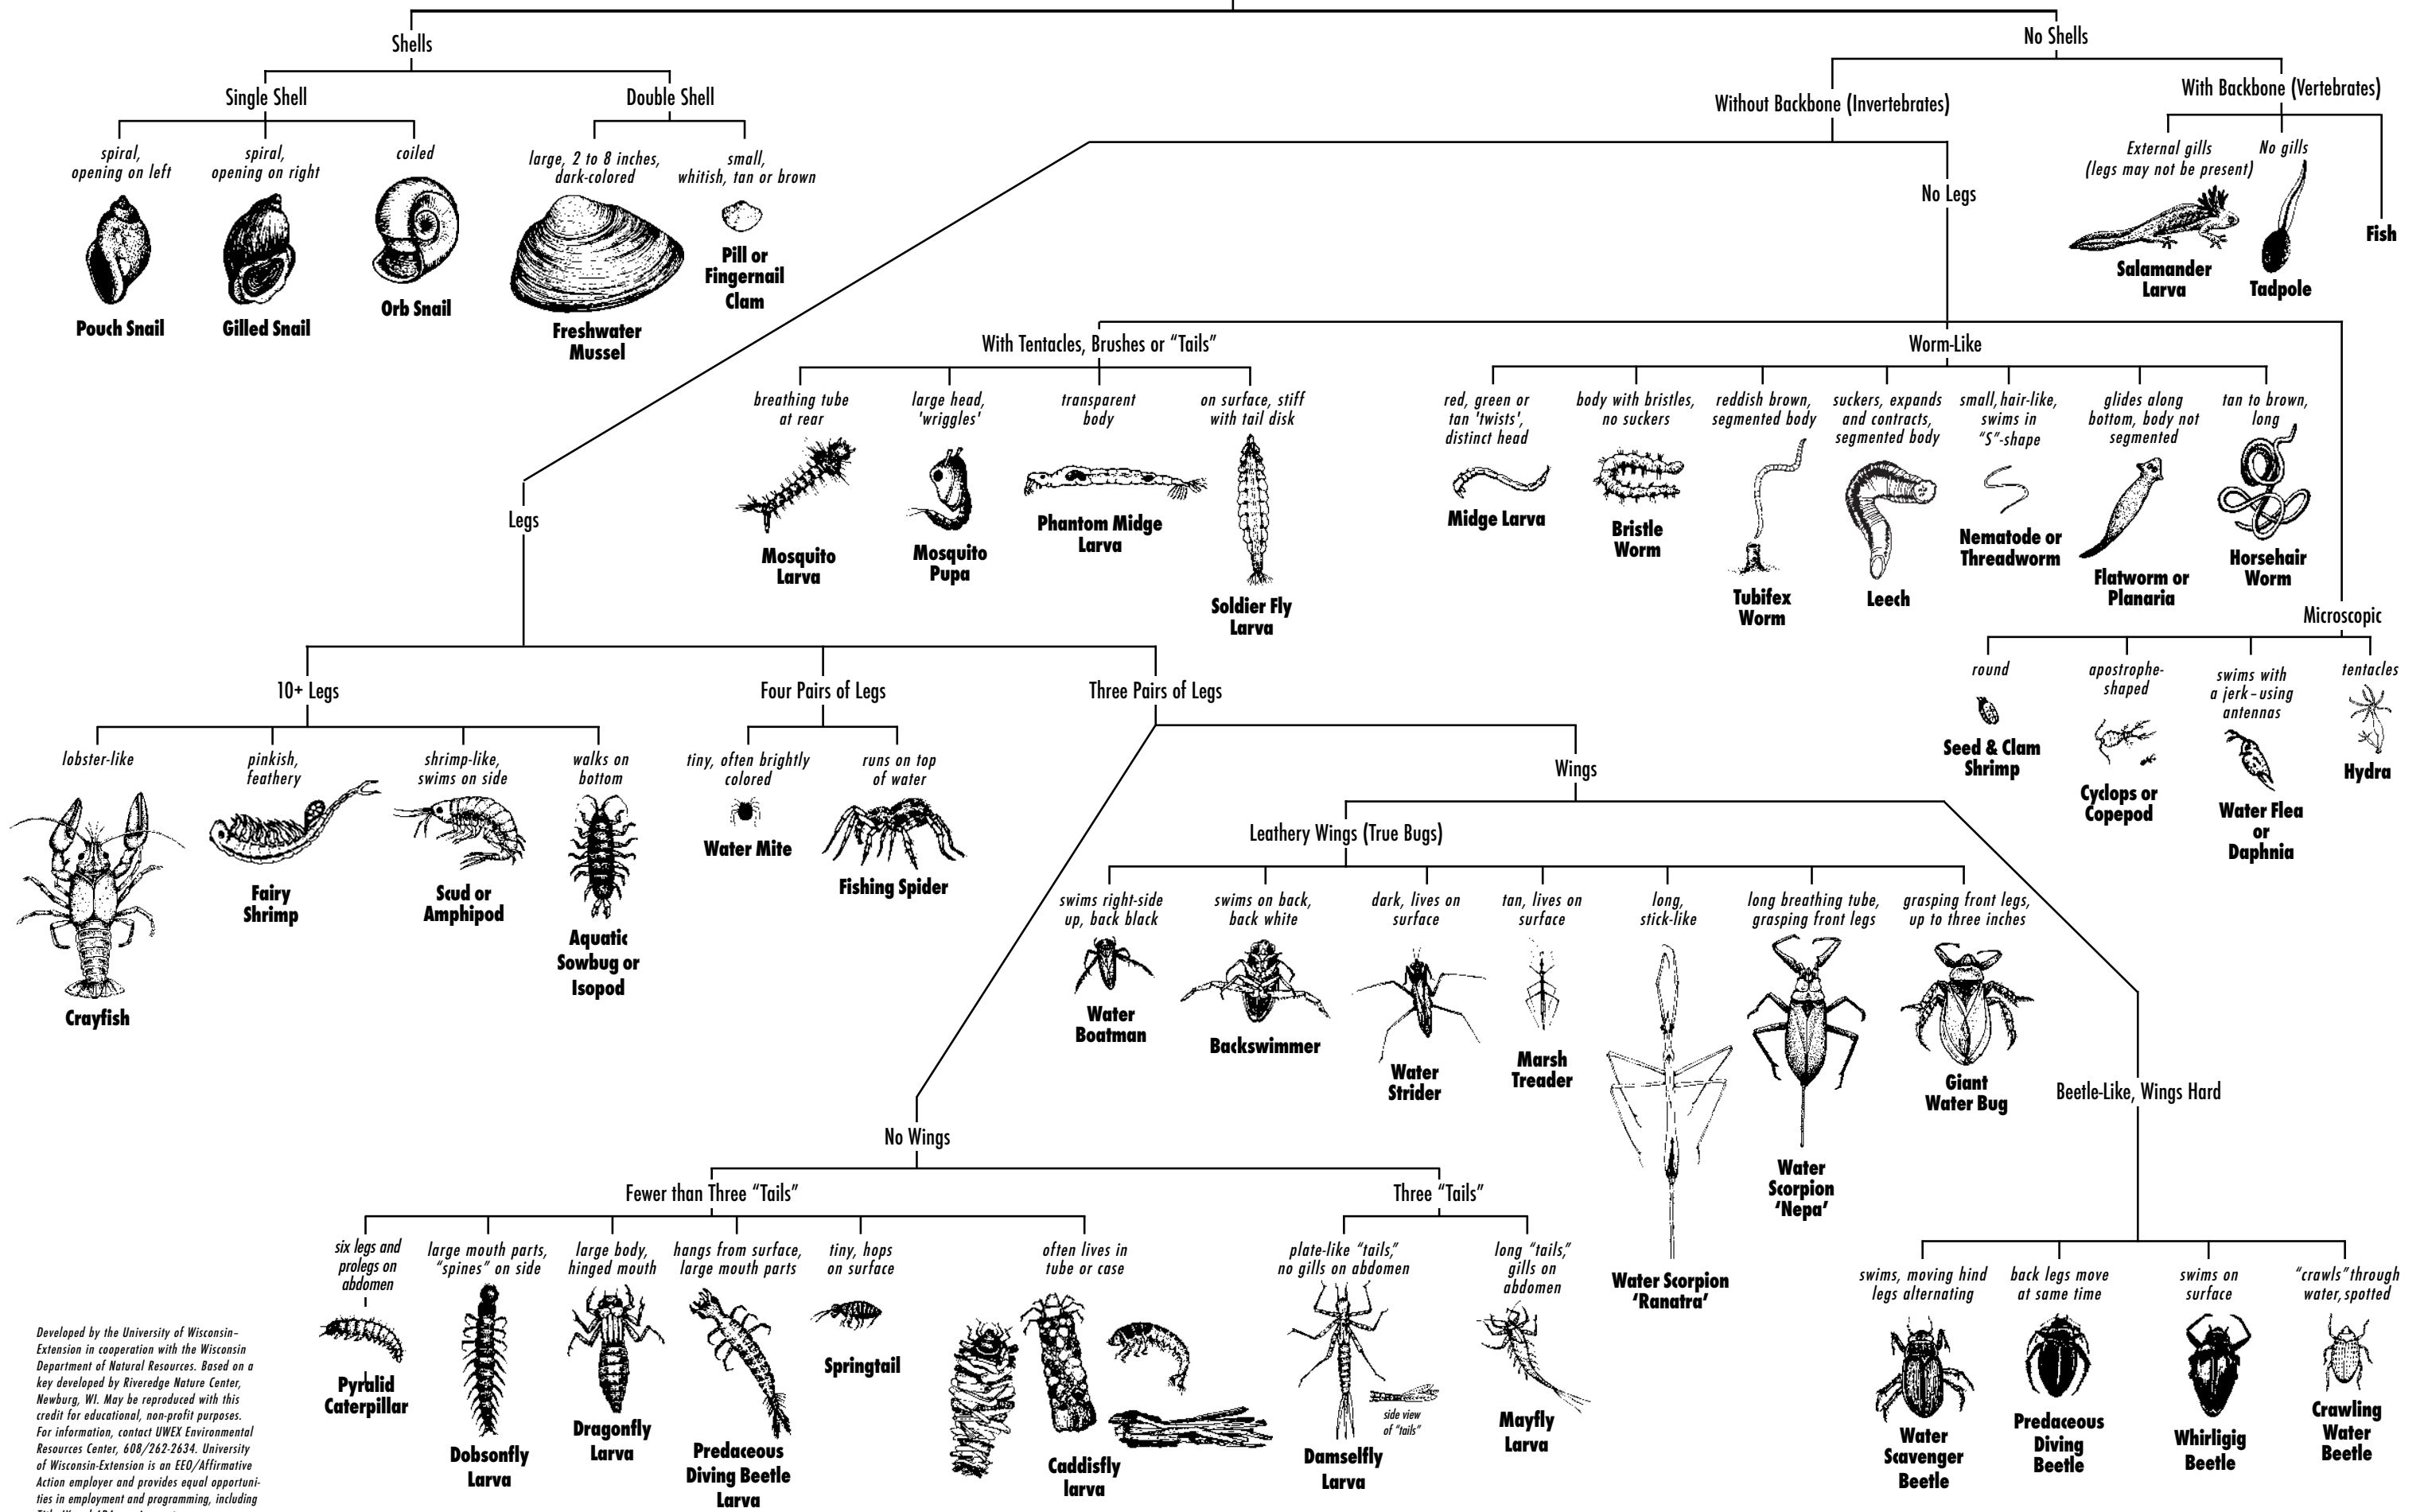

Key to Life in the Pond

(Sizes of illustrations are not proportional.)

Developed by the University of Wisconsin-Extension in cooperation with the Wisconsin Department of Natural Resources. Based on a key developed by Riveredge Nature Center, Newburg, WI. May be reproduced with this credit for educational, non-profit purposes. For information, contact UWEX Environmental Resources Center, 608/262-2634. University of Wisconsin-Extension is an EEO/Affirmative Action employer and provides equal opportunities in employment and programming, including Title IX and ADA requirements.