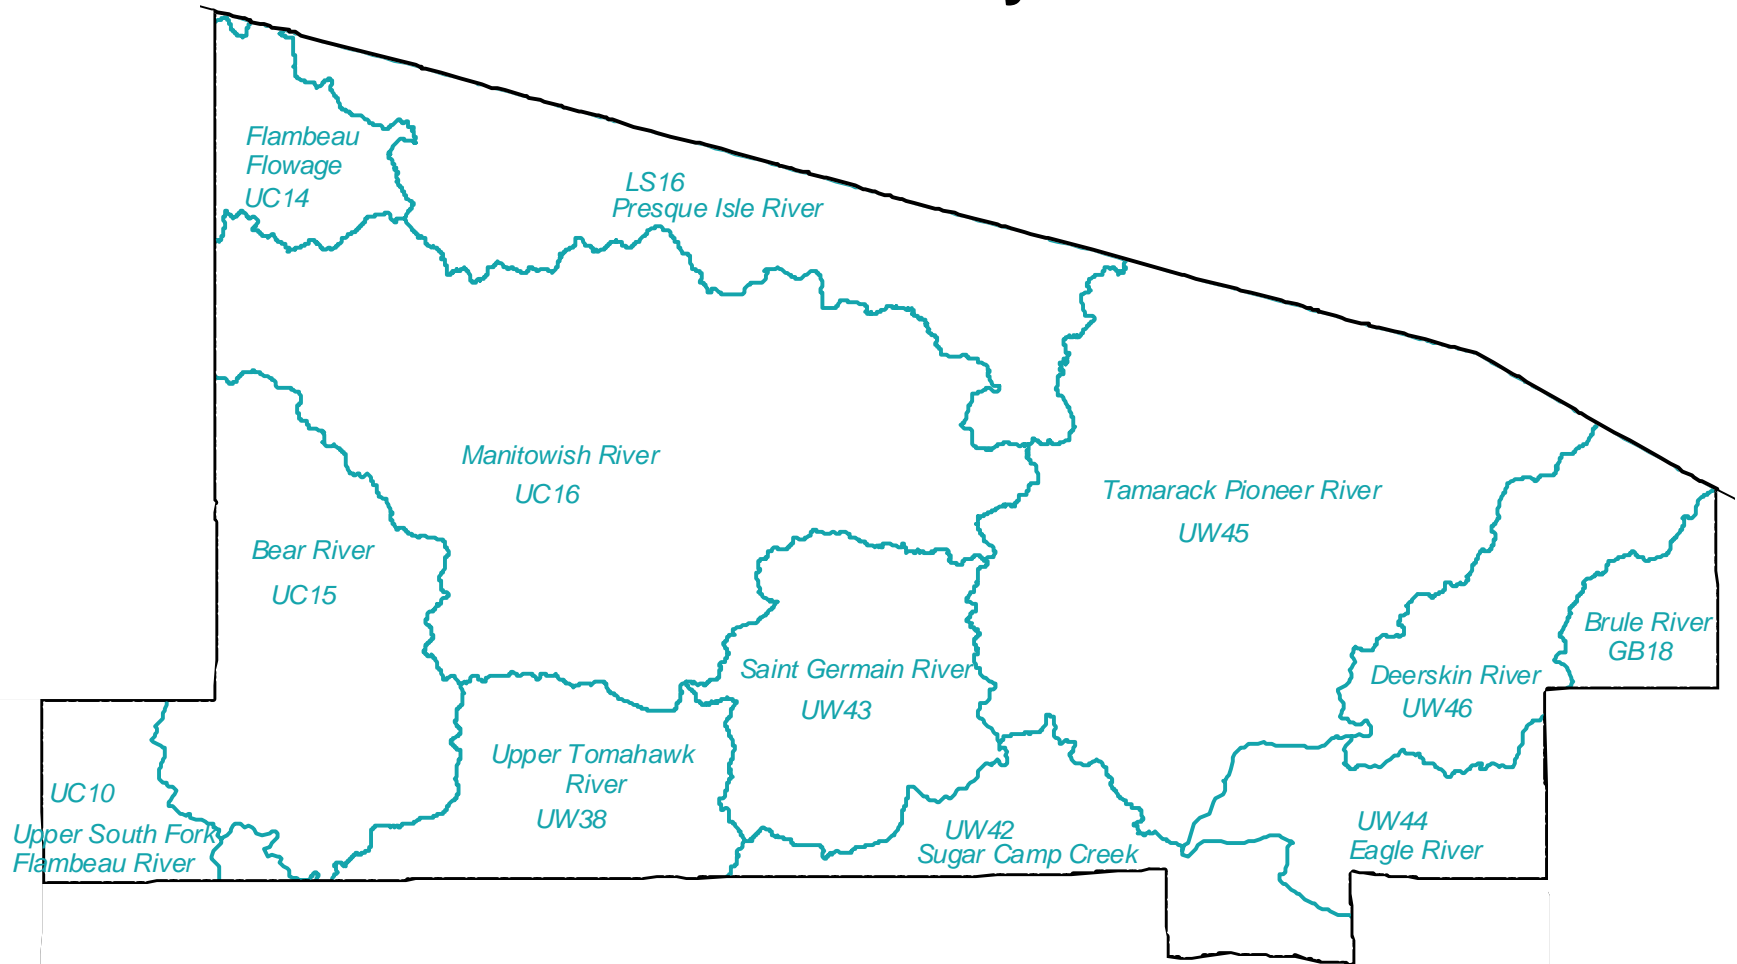

Map 1B Vilas County Watersheds

UC – Upper Chippewa River Basin

LS – Lake Superior Basin

UW – Upper Wisconsin River Northern Sub-basin

GB – Green Bay Basin