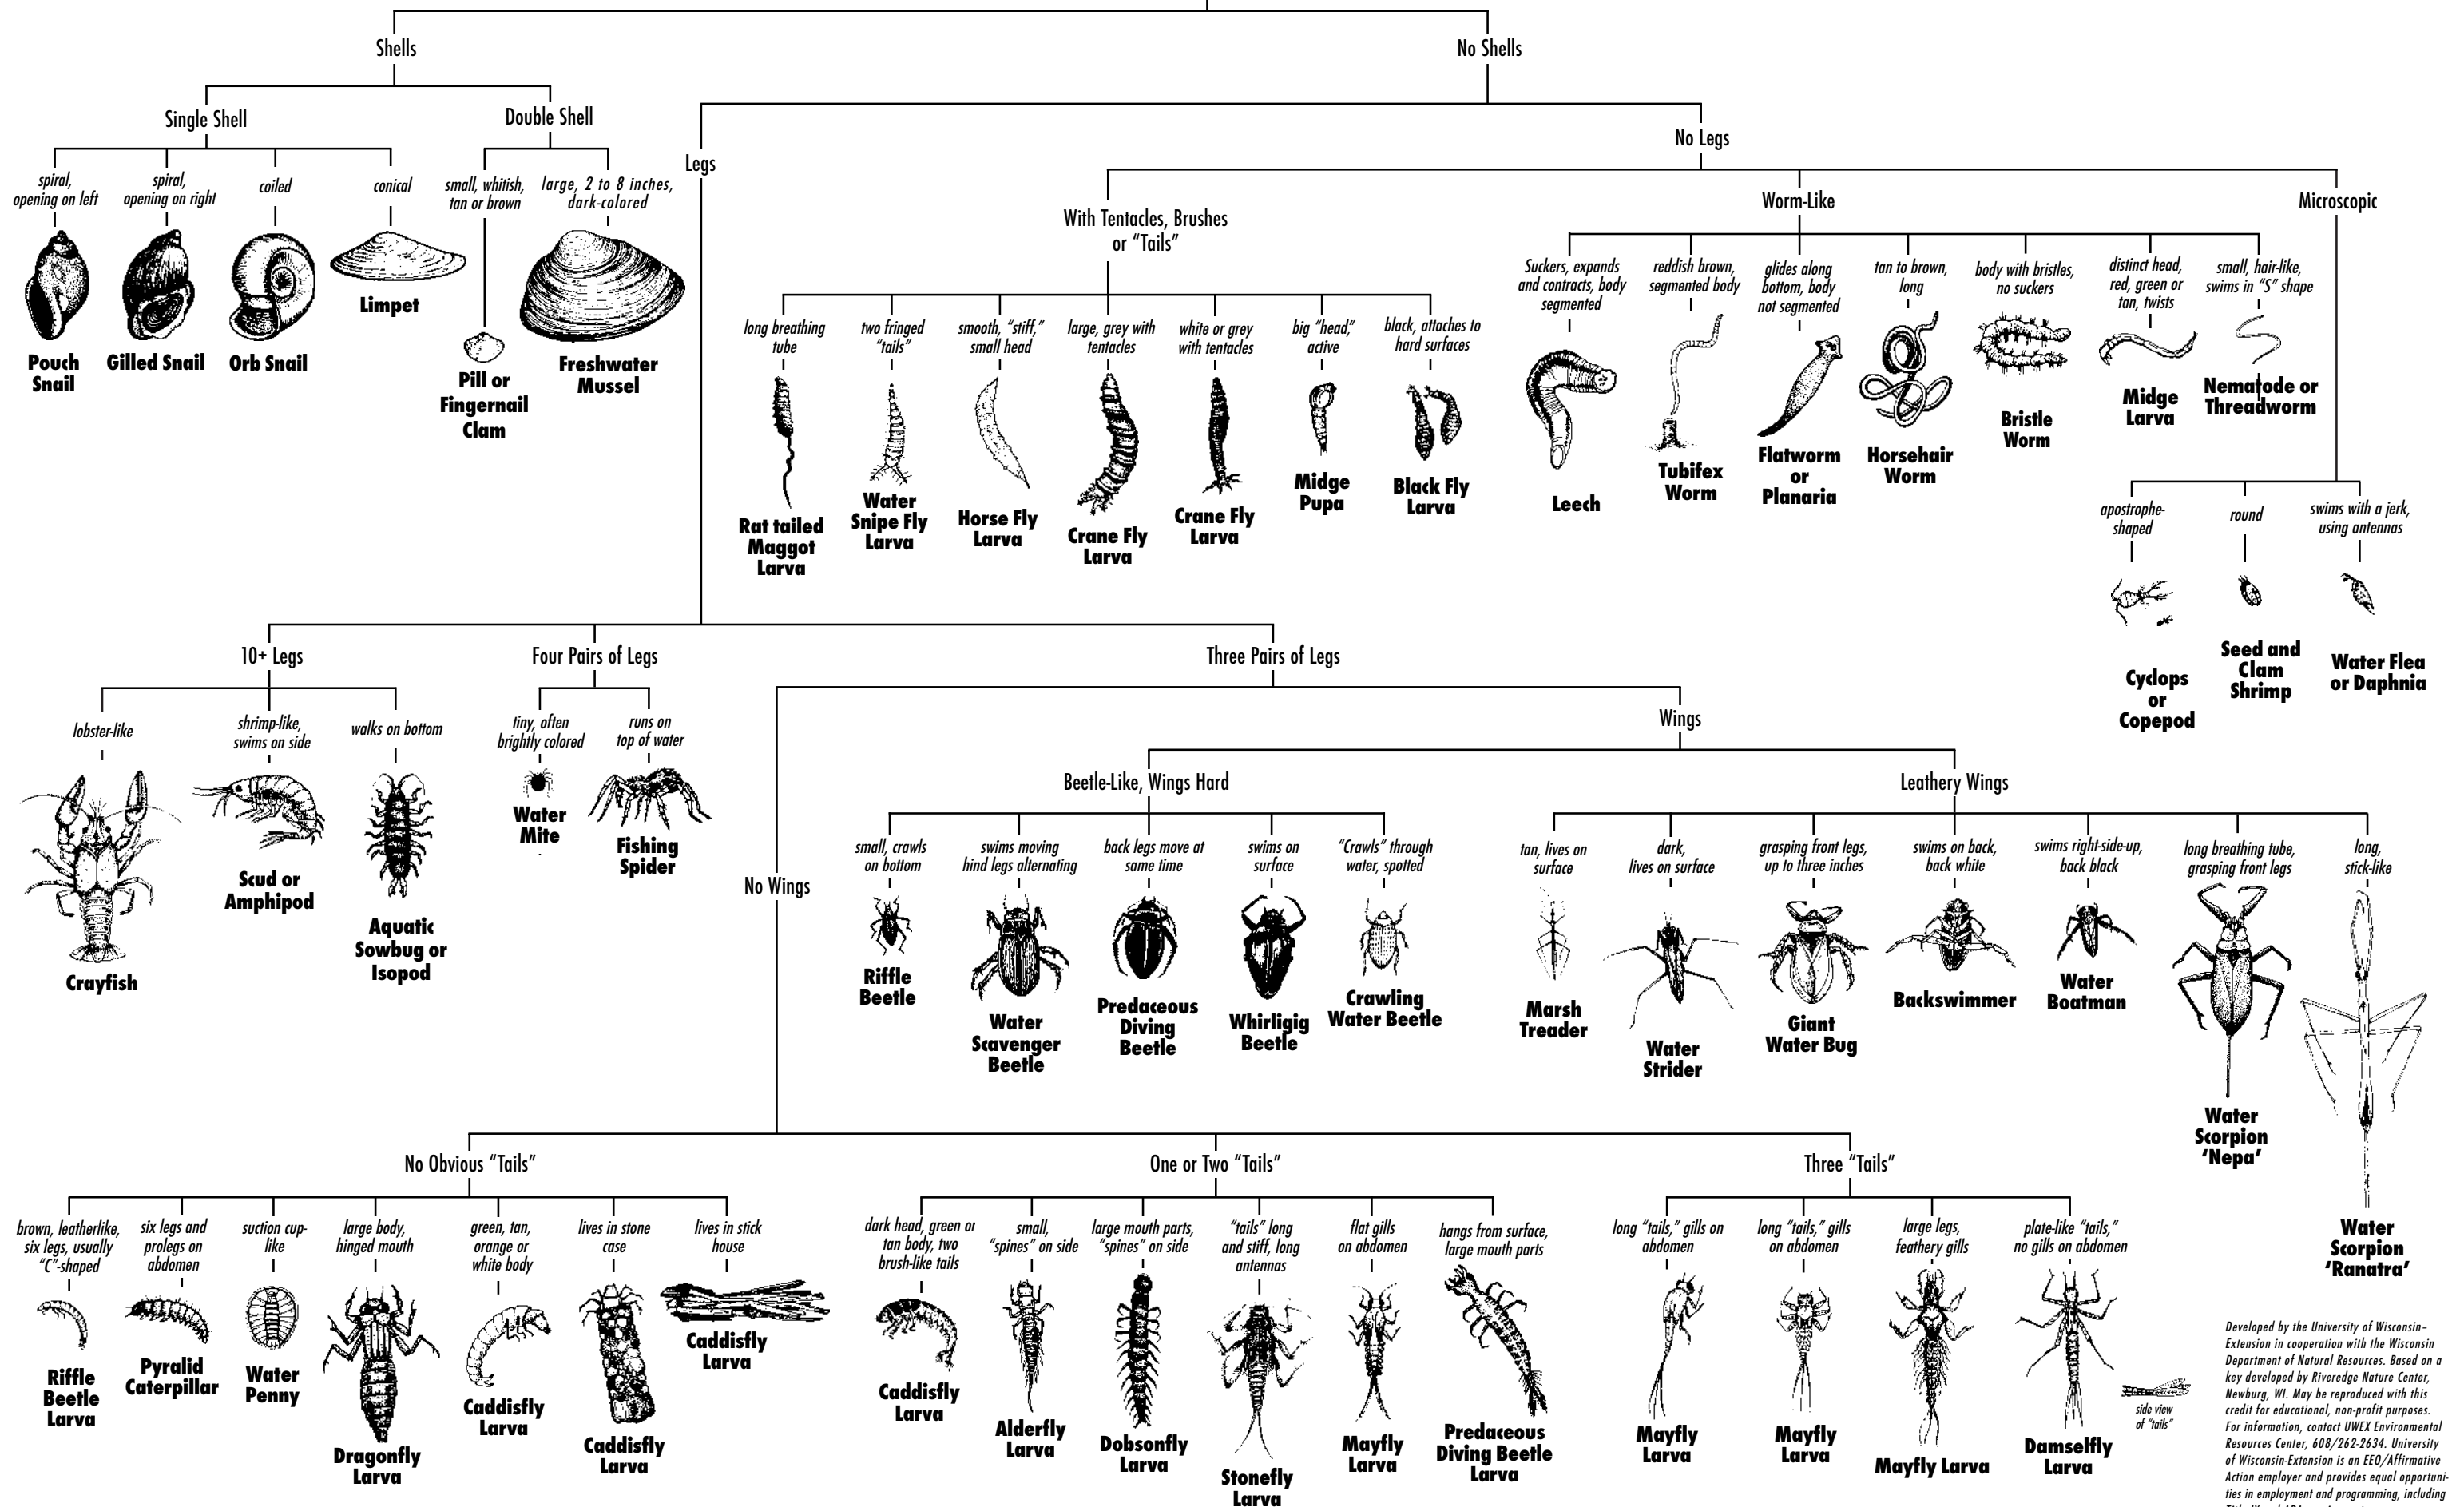

Key to Macroinvertebrate Life in the River

(Sizes of illustrations are not proportional.)

Developed by the University of Wisconsin-Extension in cooperation with the Wisconsin Department of Natural Resources. Based on a key developed by Riveredge Nature Center, Newburg, WI. May be reproduced with this credit for educational, non-profit purposes. For information, contact UWEX Environmental Resources Center, 608/262-2634. University of Wisconsin-Extension is an EEO/Affirmative Action employer and provides equal opportunities in employment and programming, including Title IX and ADA requirements.